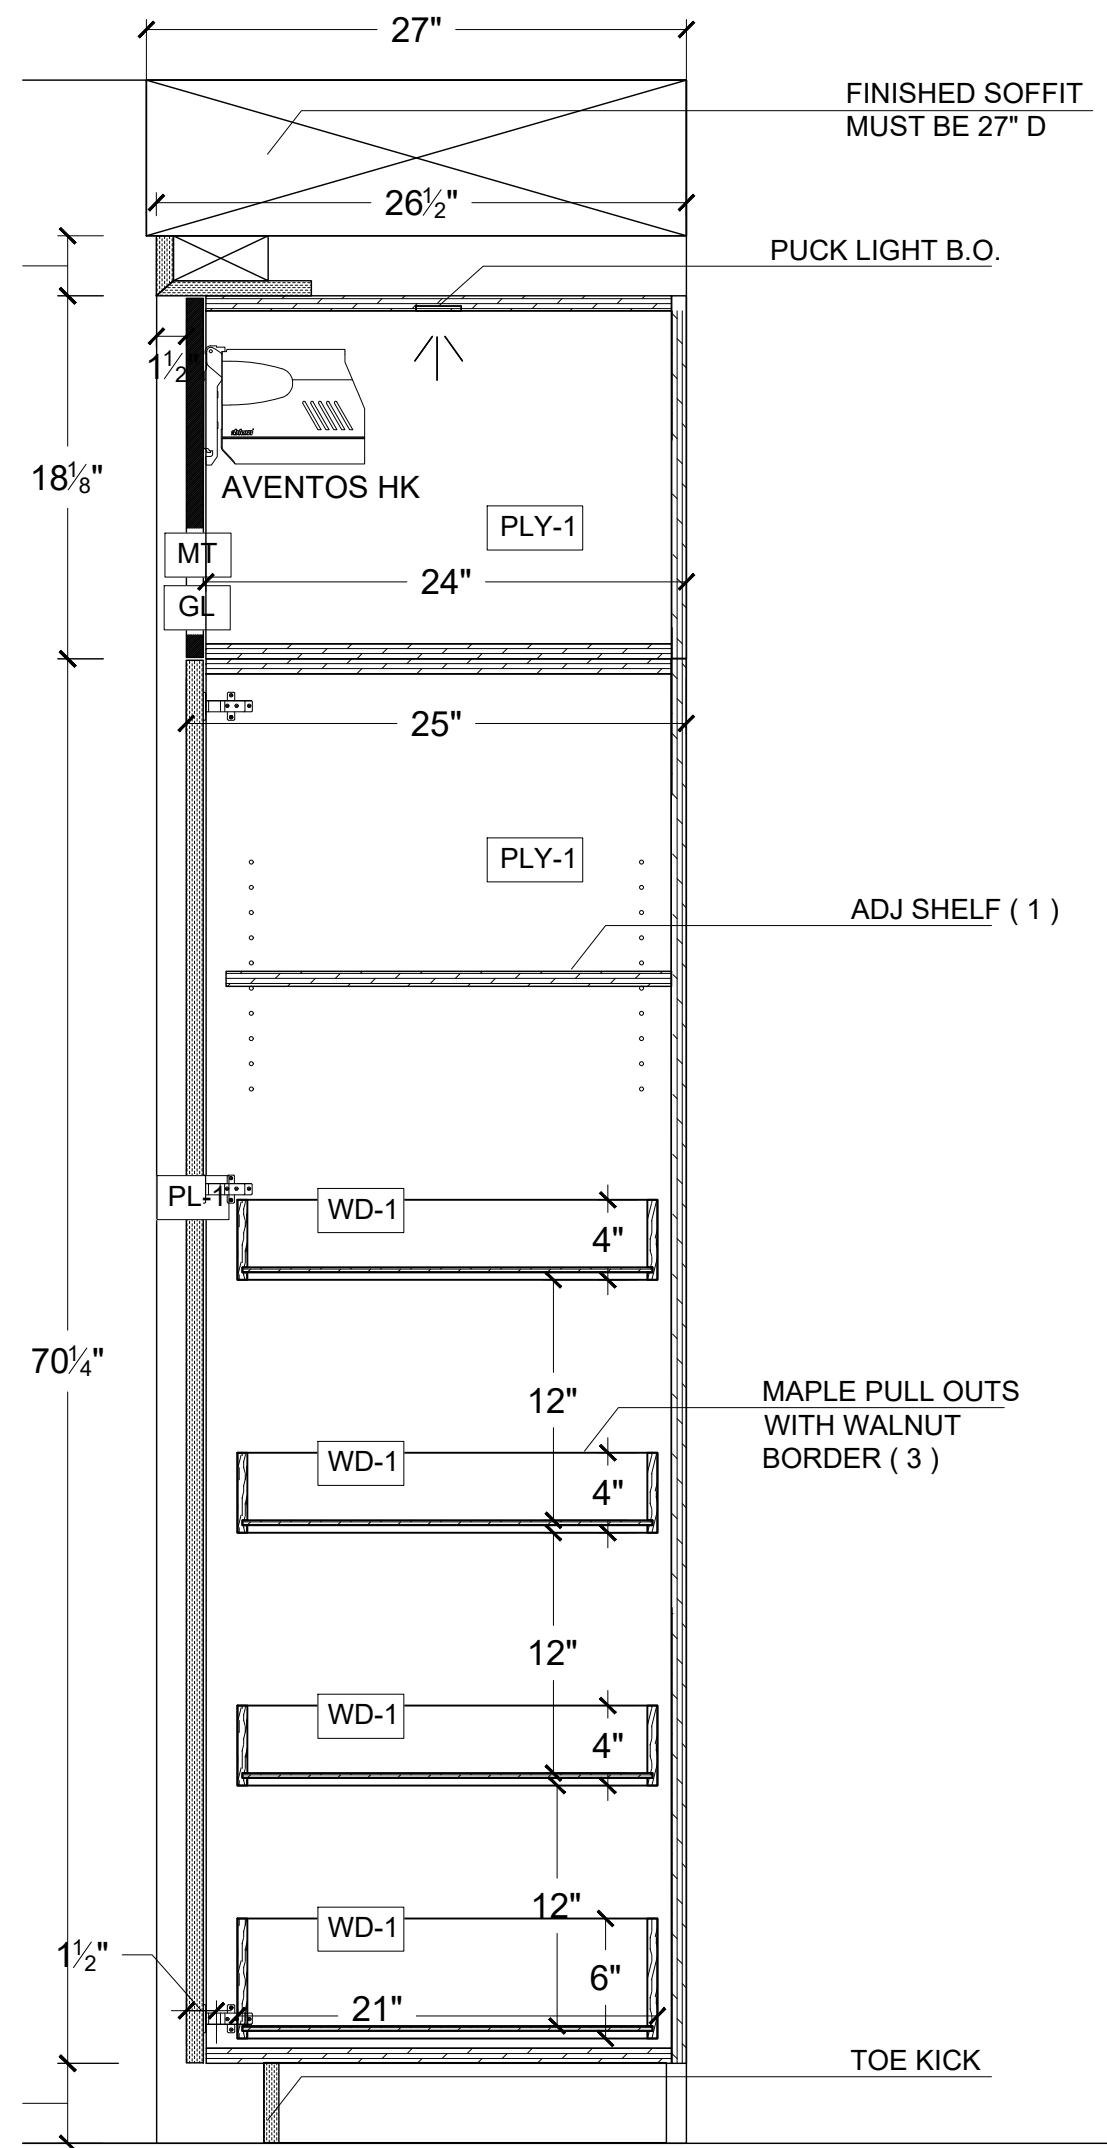

1 PLAN VIEW

Scale: 3/4" = 1' 0"

A1.0

1 PLAN VIEW -UPPERS

Scale: 3/4" = 1' 0"

1 ELEVATION Scale: 1-1/4" = 1' 0"

2 ELEVATION Scale: 1-1/4" = 1' 0"

1 DETAIL  
Scale: 1-1/4" = 1' 0"

2 DETAIL  
Scale: 1-1/4" = 1' 0"

3 DETAIL  
Scale: 1-1/4" = 1' 0"

AVENTOS HK

RIC-06 ALUMINUM FRAME

Acid Wash, 4 mm (5/32")  
GLASS FRONT-ACID WASH

REHAU RAUVISIO NOIR  
BOXCAR BLONDE 154714

RICHELIEU NATURE +  
RAME FB60

1 DETAIL  
Scale: 1-1/4" = 1' 0"