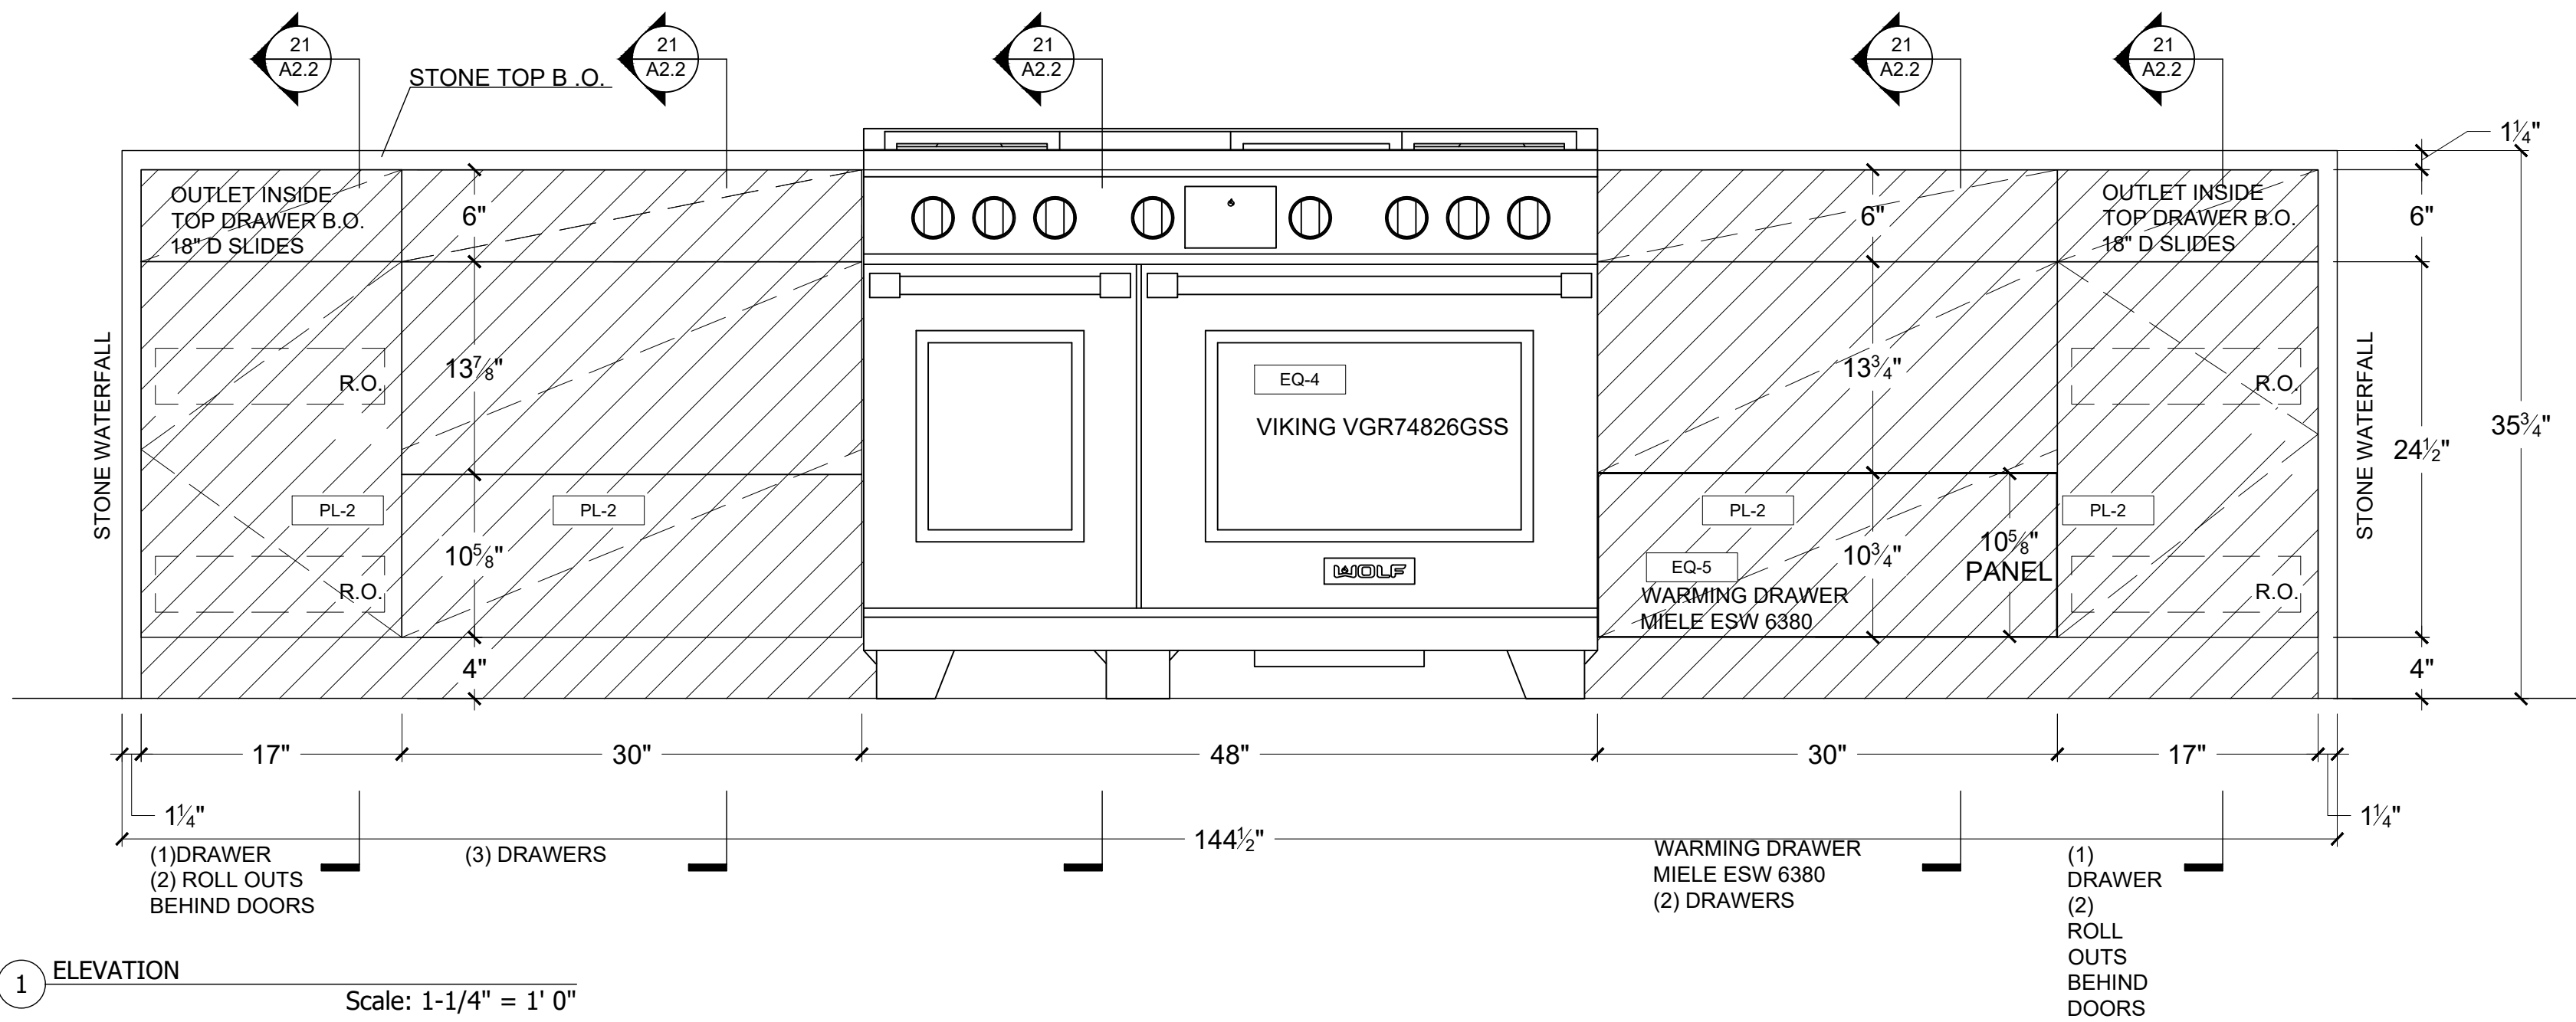

1 PLAN VIEW

Scale: 3/4" = 1' 0"

A1.0

1 PLAN VIEW -UPPERS

Scale: 3/4" = 1' 0"

1 ELEVATION Scale: 1-1/4" = 1' 0"

2 ELEVATION Scale: 1-1/4" = 1' 0"

1 DETAIL  
Scale: 1-1/4" = 1' 0"

2 DETAIL  
Scale: 1-1/4" = 1' 0"

3 DETAIL  
Scale: 1-1/4" = 1' 0"

AVENTOS HK

RIC-06 ALUMINUM FRAME

Acid Wash, 4 mm (5/32")  
GLASS FRONT-ACID WASH

REHAU RAUVISIO NOIR  
BOXCAR BLONDE 154714

RICHELIEU NATURE +  
RAME FB60

1 DETAIL  
Scale: 1-1/4" = 1' 0"