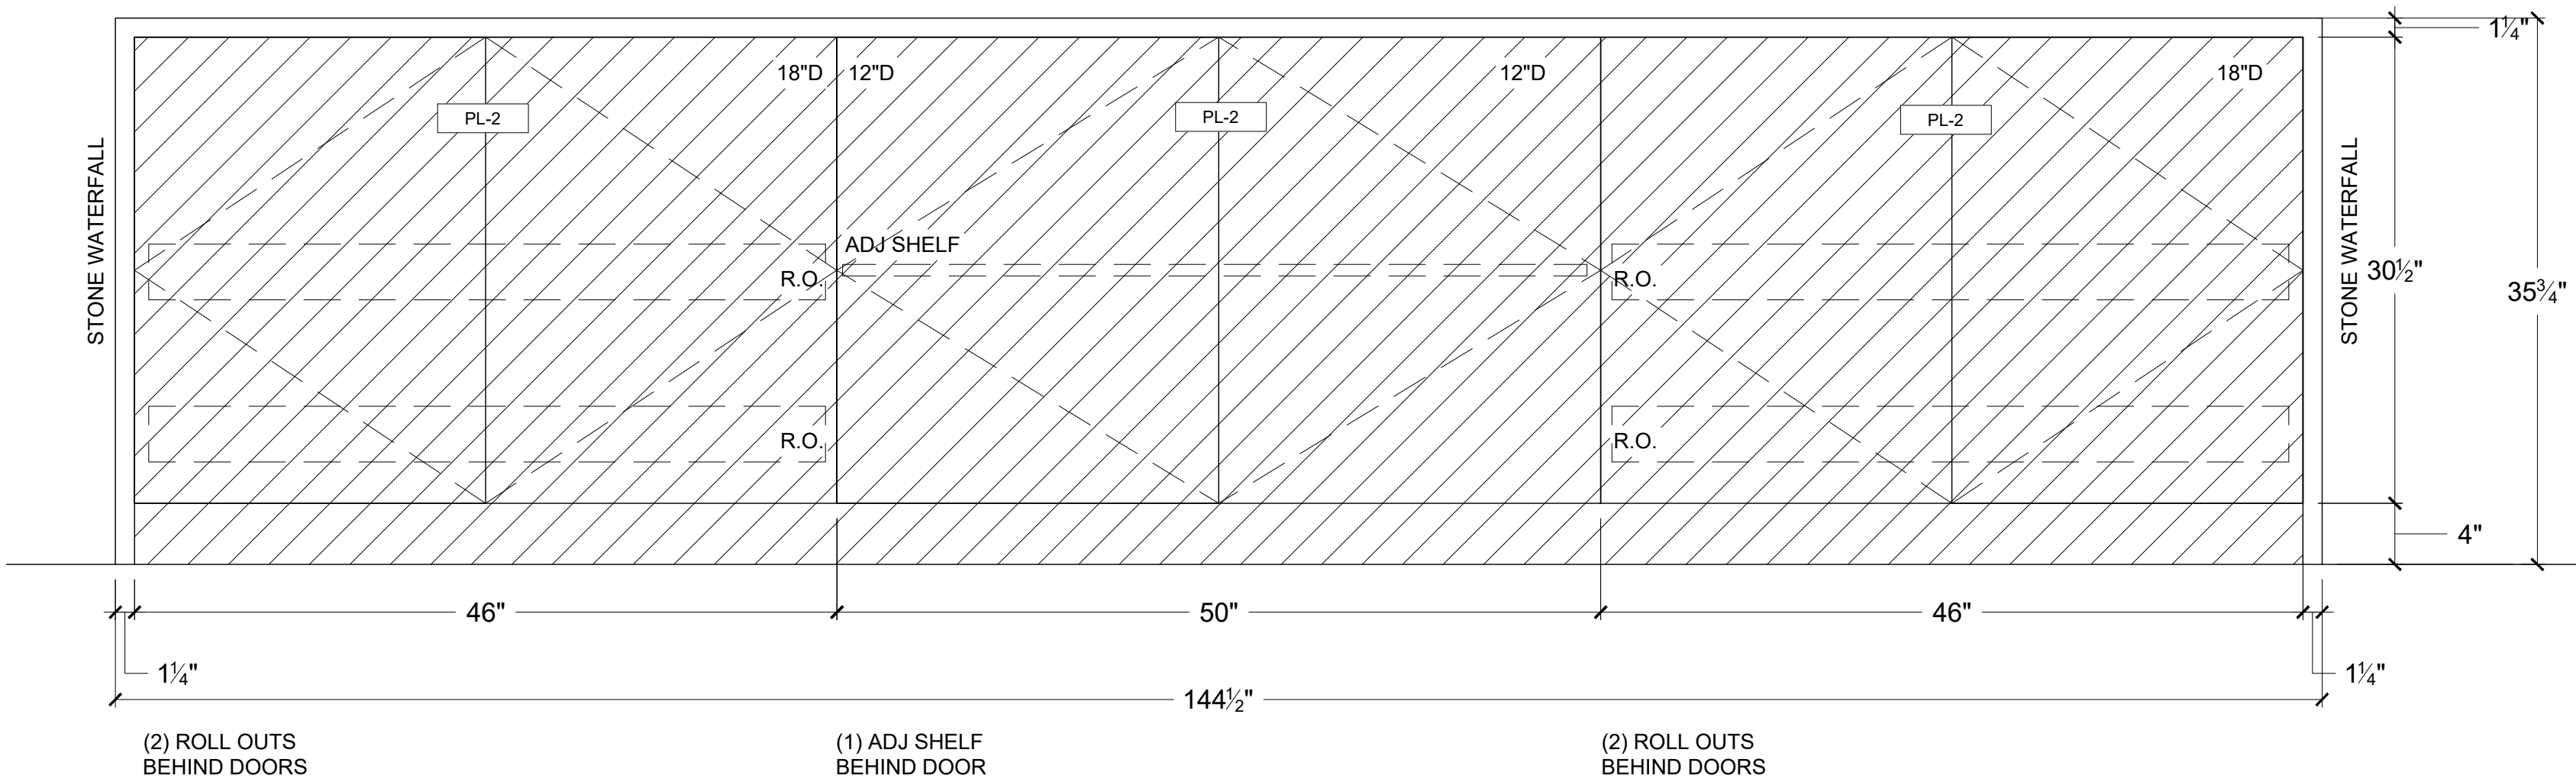

1 PLAN VIEW

Scale: 3/4" = 1' 0"

A1.0

1 PLAN VIEW -UPPERS

Scale: 3/4" = 1' 0"

1 ELEVATION Scale: 1-1/4" = 1' 0"

2 ELEVATION Scale: 1-1/4" = 1' 0"

1 DETAIL  
Scale: 1-1/4" = 1' 0"

2 DETAIL  
Scale: 1-1/4" = 1' 0"

3 DETAIL  
Scale: 1-1/4" = 1' 0"

AVENTOS HK

RIC-06 ALUMINUM FRAME

Acid Wash, 4 mm (5/32")  
GLASS FRONT-ACID WASH

REHAU RAUVISIO NOIR  
BOXCAR BLONDE 154714

RICHELIEU NATURE +  
RAME FB60

1 DETAIL  
Scale: 1-1/4" = 1' 0"