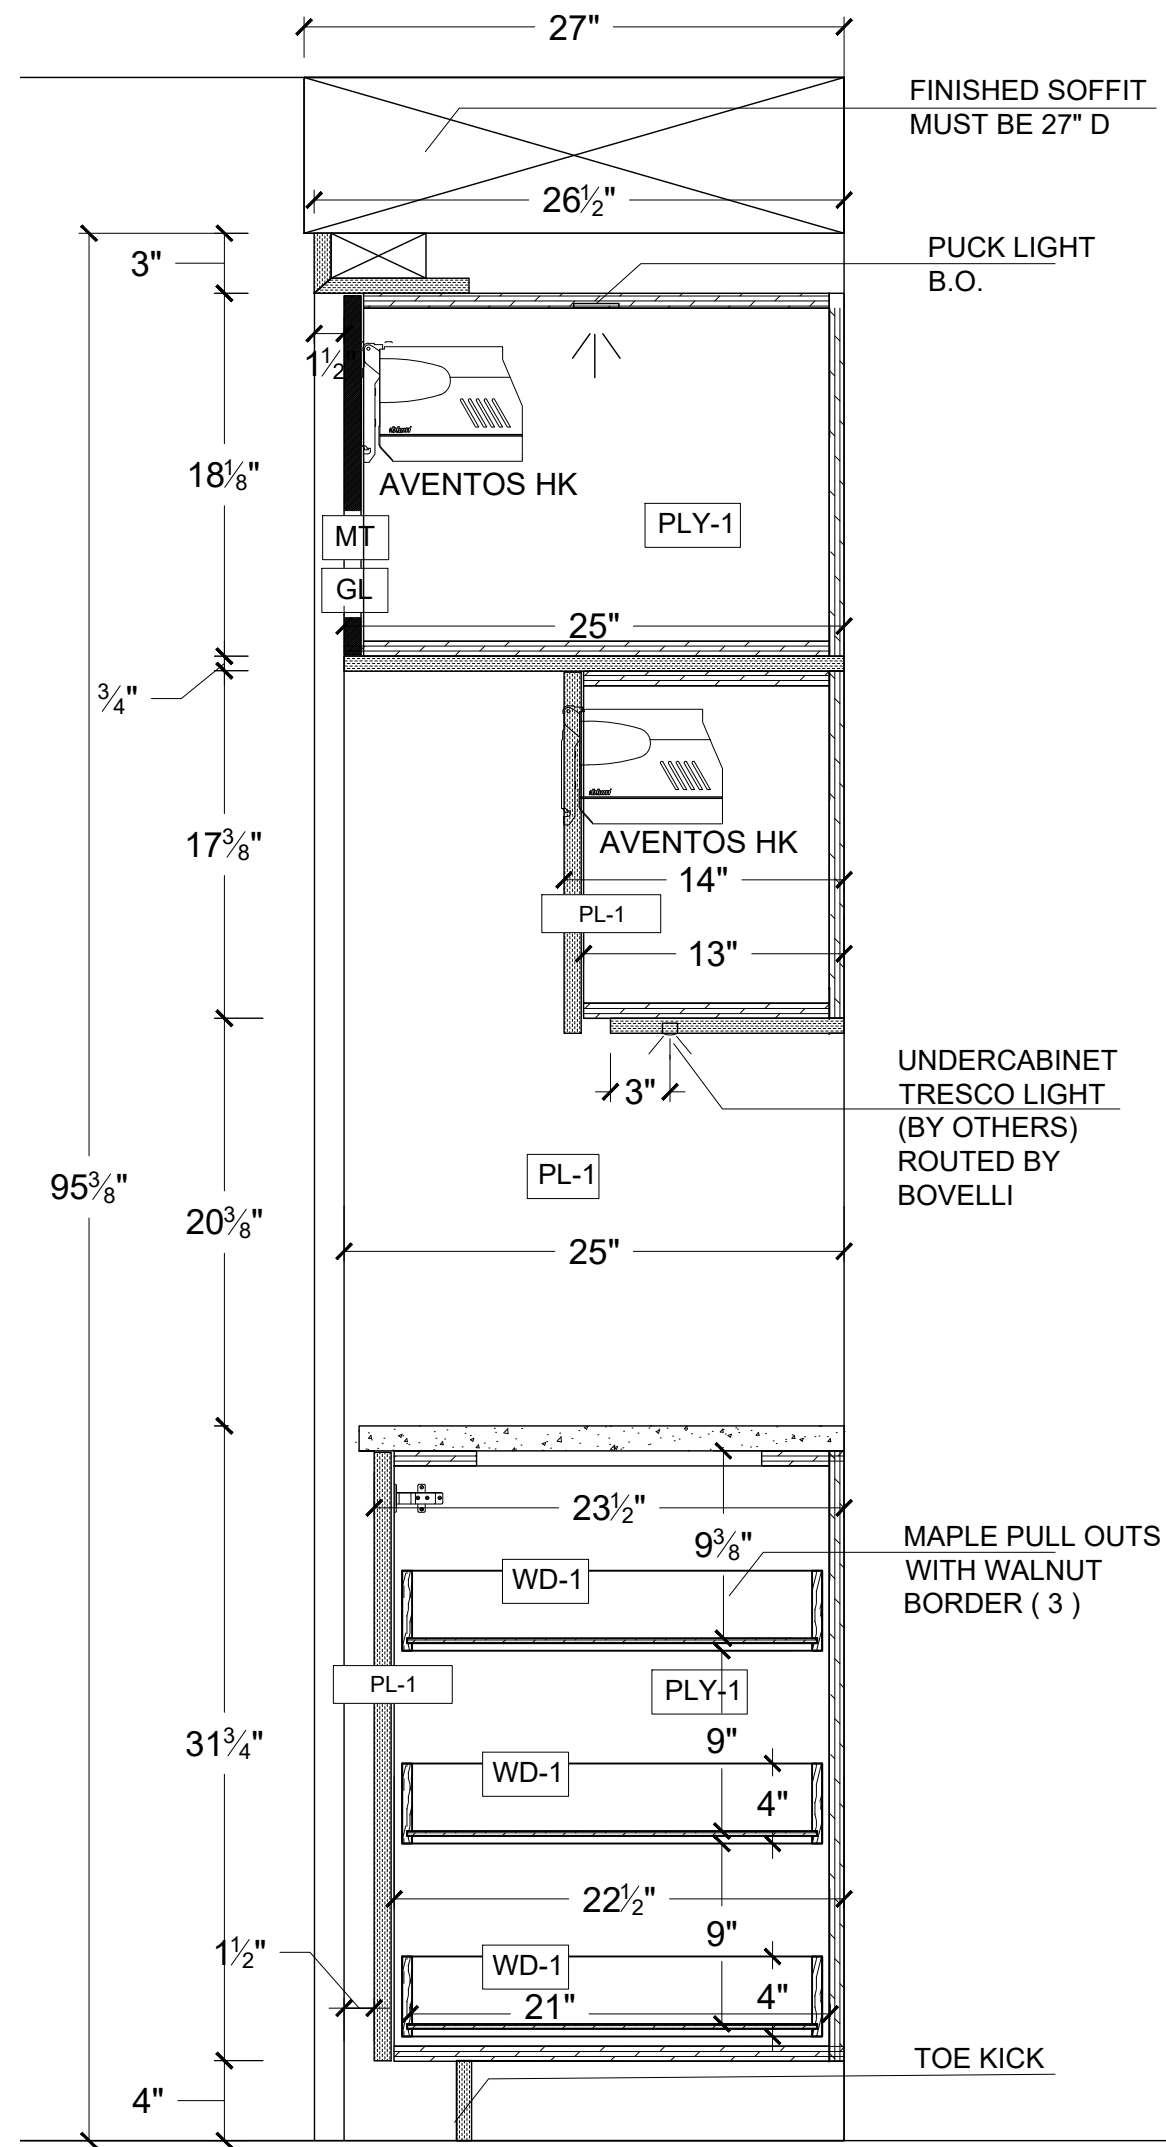

1 PLAN VIEW

Scale: 3/4" = 1' 0"

A1.0

1 PLAN VIEW -UPPERS

Scale: 3/4" = 1' 0"

1 ELEVATION Scale: 1-1/4" = 1' 0"

2 ELEVATION Scale: 1-1/4" = 1' 0"

1 DETAIL  
Scale: 1-1/4" = 1' 0"

2 DETAIL  
Scale: 1-1/4" = 1' 0"

3 DETAIL  
Scale: 1-1/4" = 1' 0"

AVENTOS HK

RIC-06 ALUMINUM FRAME

Acid Wash, 4 mm (5/32")  
GLASS FRONT-ACID WASH

REHAU RAUVISIO NOIR  
BOXCAR BLONDE 154714

RICHELIEU NATURE +  
RAME FB60

1 DETAIL  
Scale: 1-1/4" = 1' 0"