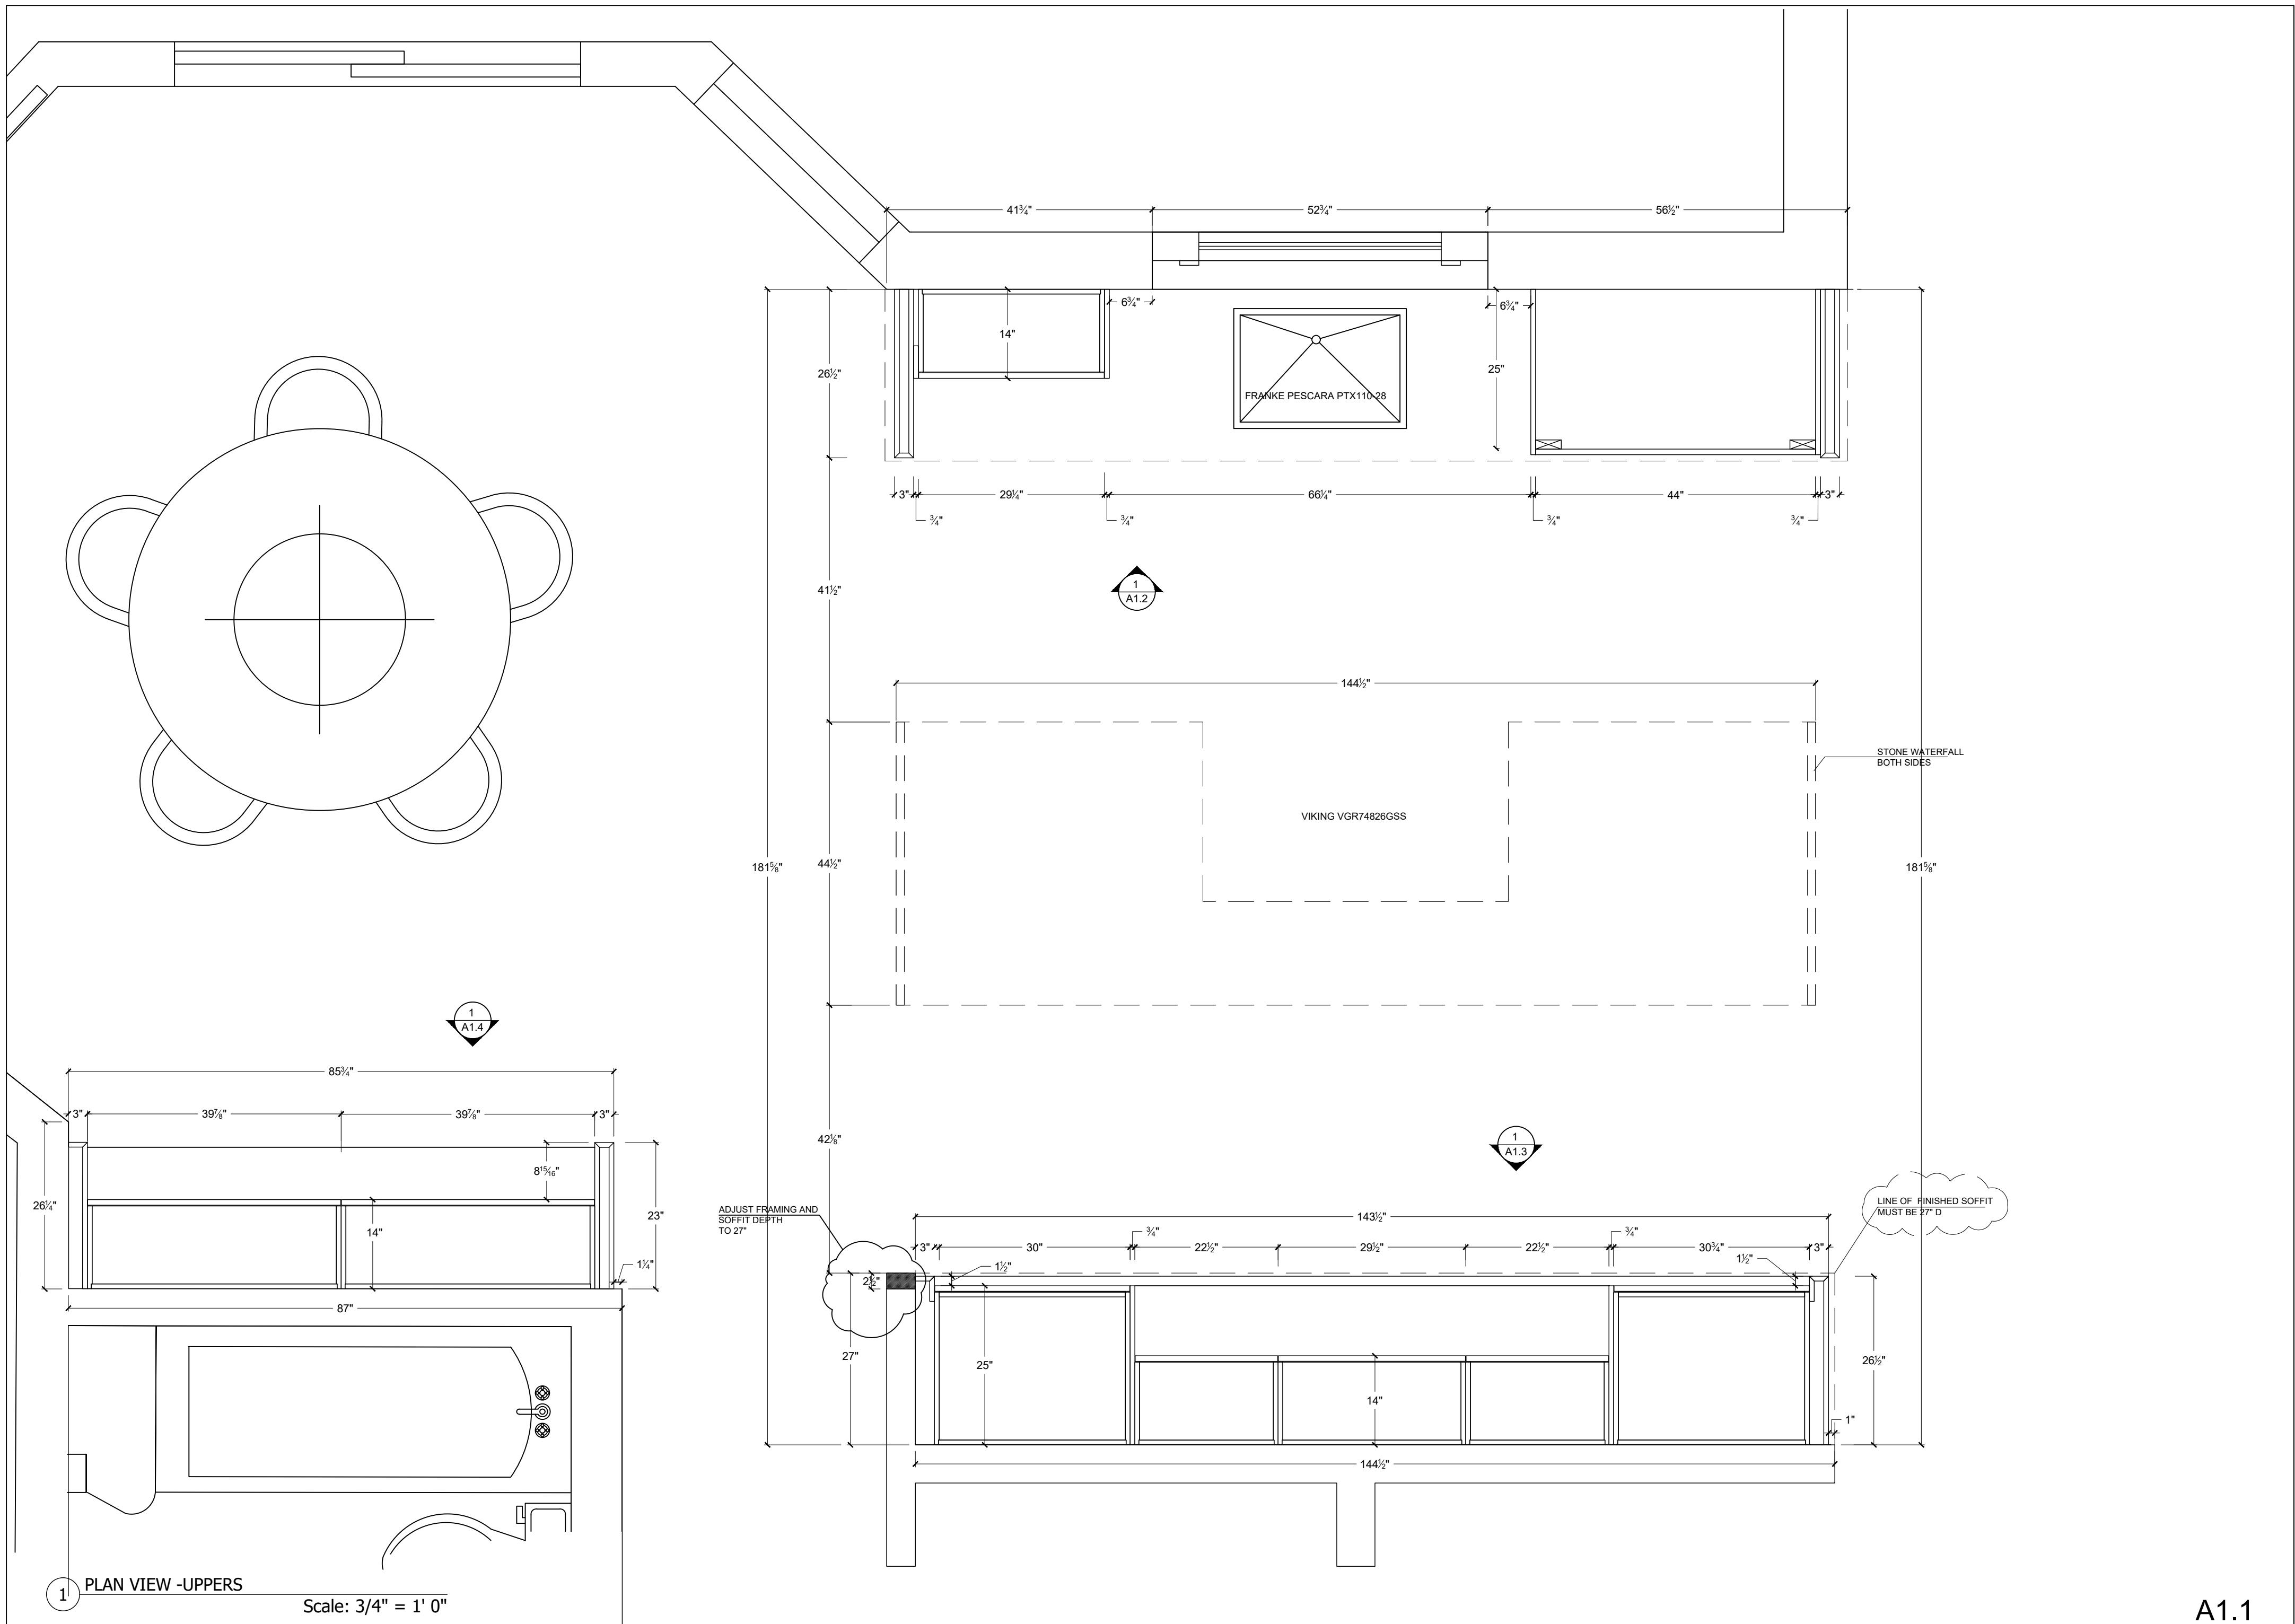

1 PLAN VIEW

Scale: 3/4" = 1' 0"

A1.0

1 PLAN VIEW -UPPERS

Scale: 3/4" = 1' 0"

1 ELEVATION Scale: 1-1/4" = 1' 0"

2 ELEVATION Scale: 1-1/4" = 1' 0"

1 DETAIL  
Scale: 1-1/4" = 1' 0"

2 DETAIL  
Scale: 1-1/4" = 1' 0"

3 DETAIL  
Scale: 1-1/4" = 1' 0"

AVENTOS HK

RIC-06 ALUMINUM FRAME

Acid Wash, 4 mm (5/32")  
GLASS FRONT-ACID WASH

REHAU RAUVISIO NOIR  
BOXCAR BLONDE 154714

RICHELIEU NATURE +  
RAME FB60

1 DETAIL  
Scale: 1-1/4" = 1' 0"