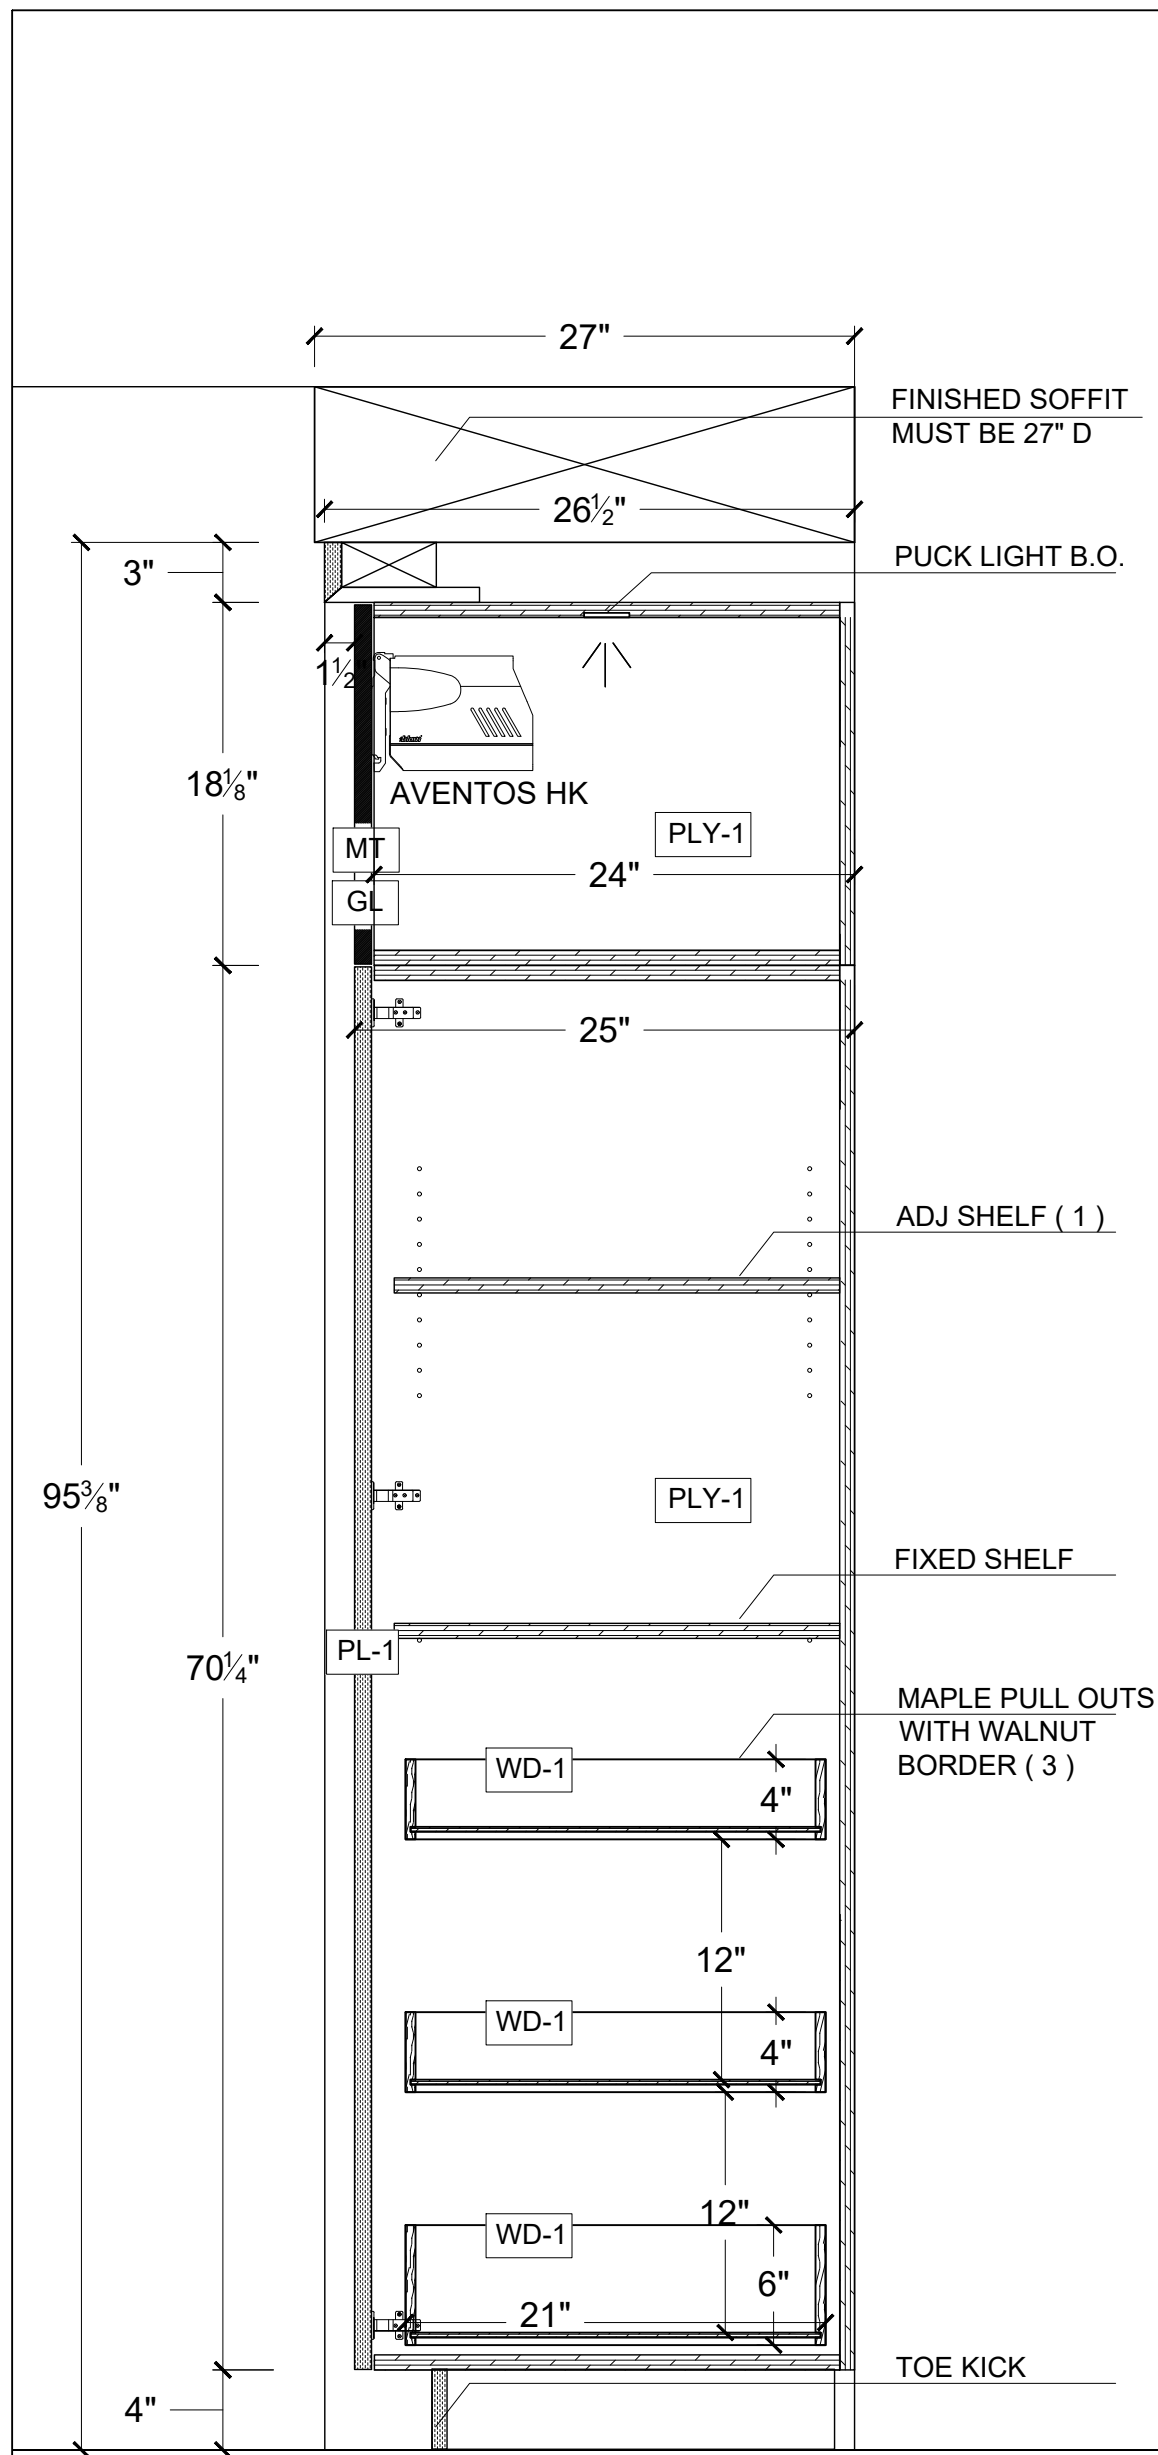

1 PLAN VIEW

Scale: 3/4" = 1' 0"

A1.0

1 PLAN VIEW -UPPERS

Scale: 3/4" = 1' 0"

1 ELEVATION Scale: 1-1/4" = 1' 0"

2 ELEVATION Scale: 1-1/4" = 1' 0"

1 DETAIL  
Scale: 1-1/4" = 1' 0"

2 DETAIL  
Scale: 1-1/4" = 1' 0"

3 DETAIL  
Scale: 1-1/4" = 1' 0"

AVENTOS HK

RIC-06 ALUMINUM FRAME

Acid Wash, 4 mm (5/32")  
GLASS FRONT-ACID WASH

REHAU RAUVISIO NOIR  
BOXCAR BLONDE 154714

RICHELIEU NATURE +  
RAME FB60

1 DETAIL  
Scale: 1-1/4" = 1' 0"