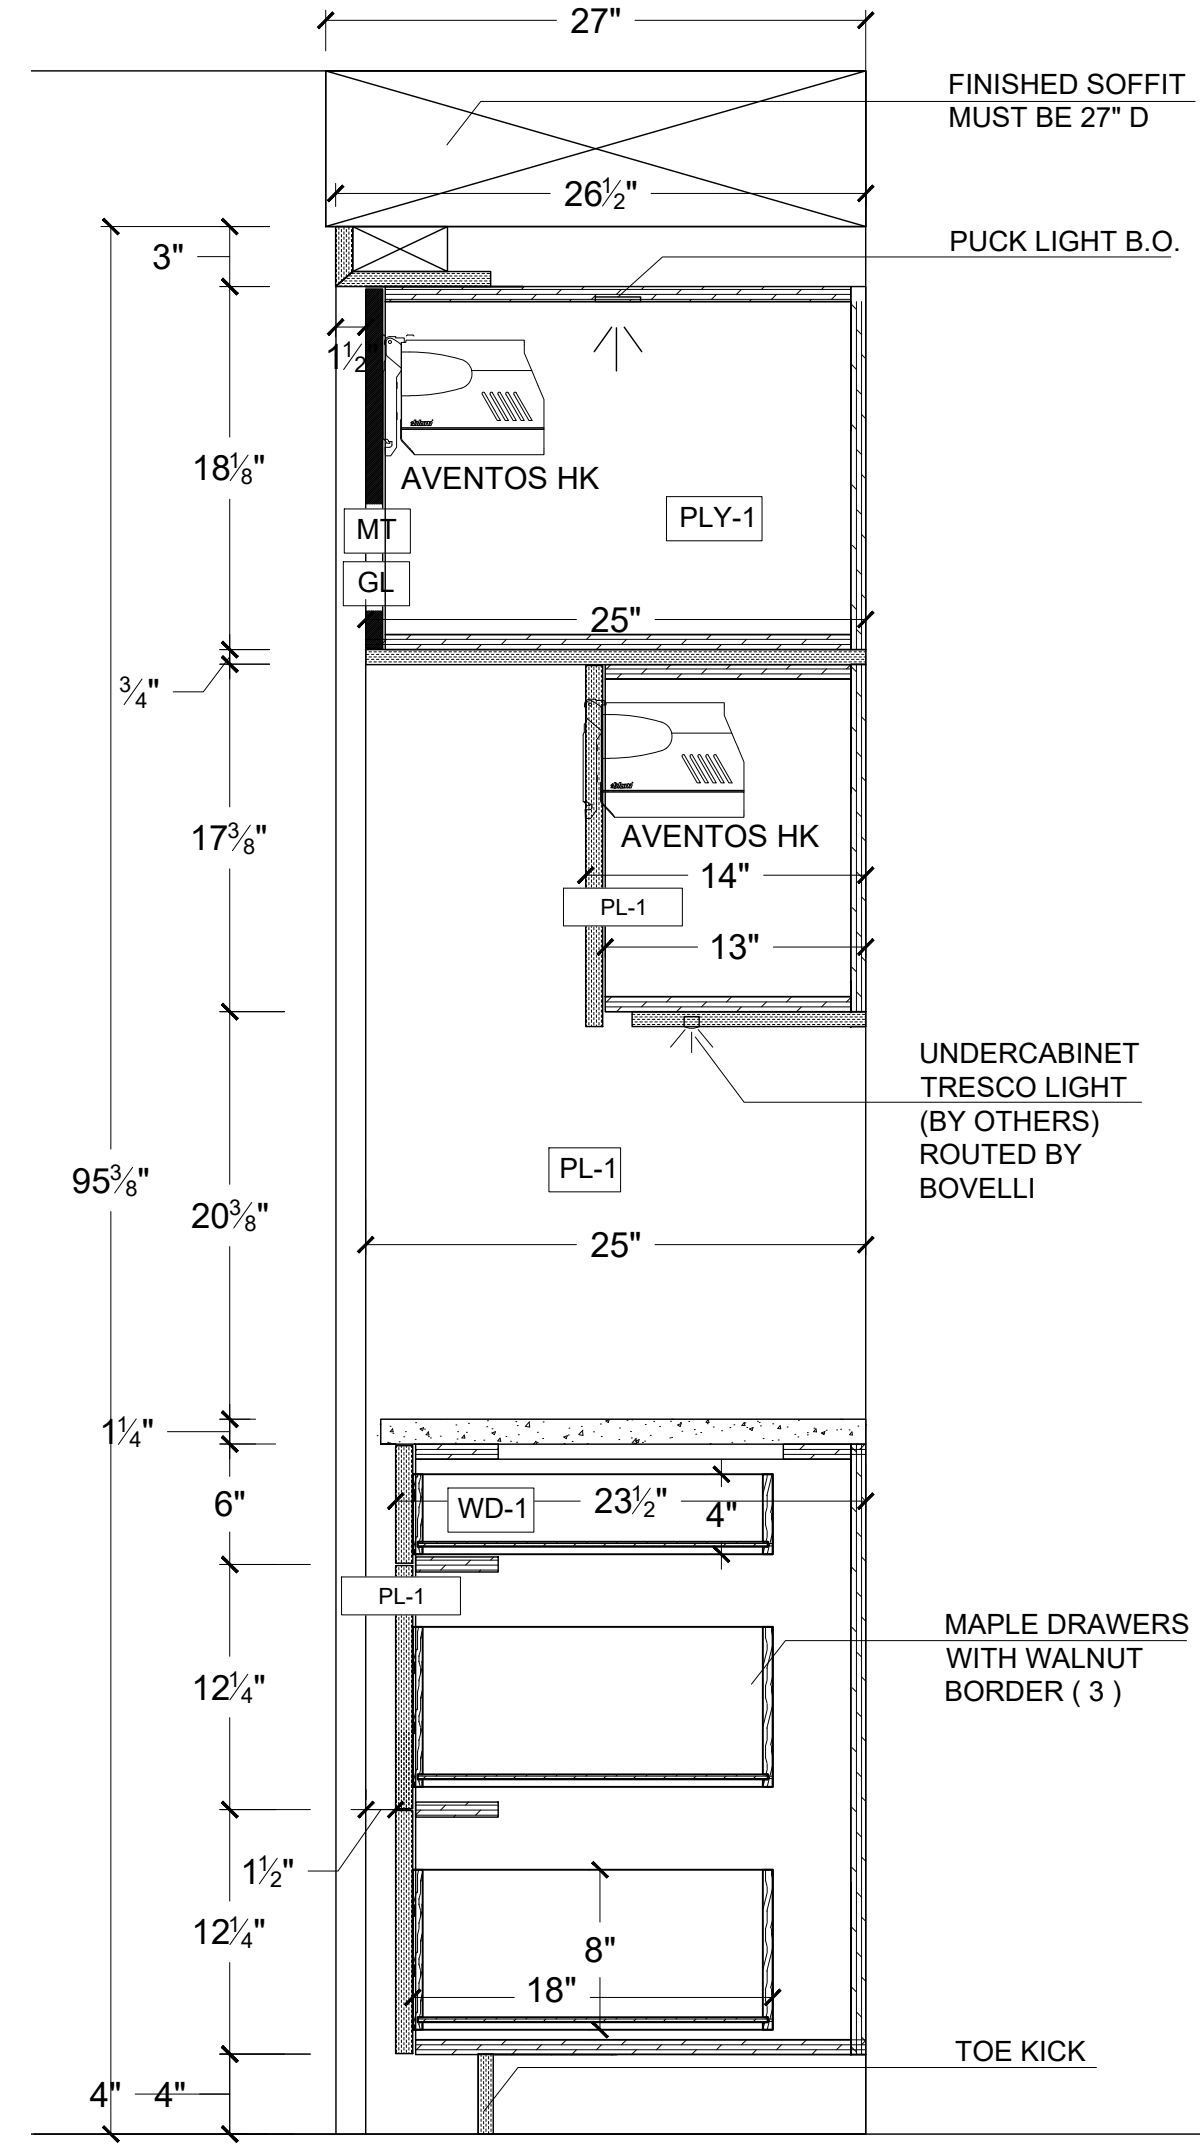

1 PLAN VIEW

Scale: 3/4" = 1' 0"

A1.0

1 PLAN VIEW -UPPERS

Scale: 3/4" = 1' 0"

1 ELEVATION Scale: 1-1/4" = 1' 0"

2 ELEVATION Scale: 1-1/4" = 1' 0"

1 DETAIL  
Scale: 1-1/4" = 1' 0"

2 DETAIL  
Scale: 1-1/4" = 1' 0"

3 DETAIL  
Scale: 1-1/4" = 1' 0"

AVENTOS HK

RIC-06 ALUMINUM FRAME

Acid Wash, 4 mm (5/32")  
GLASS FRONT-ACID WASH

REHAU RAUVISIO NOIR  
BOXCAR BLONDE 154714

RICHELIEU NATURE +  
RAME FB60

1 DETAIL  
Scale: 1-1/4" = 1' 0"