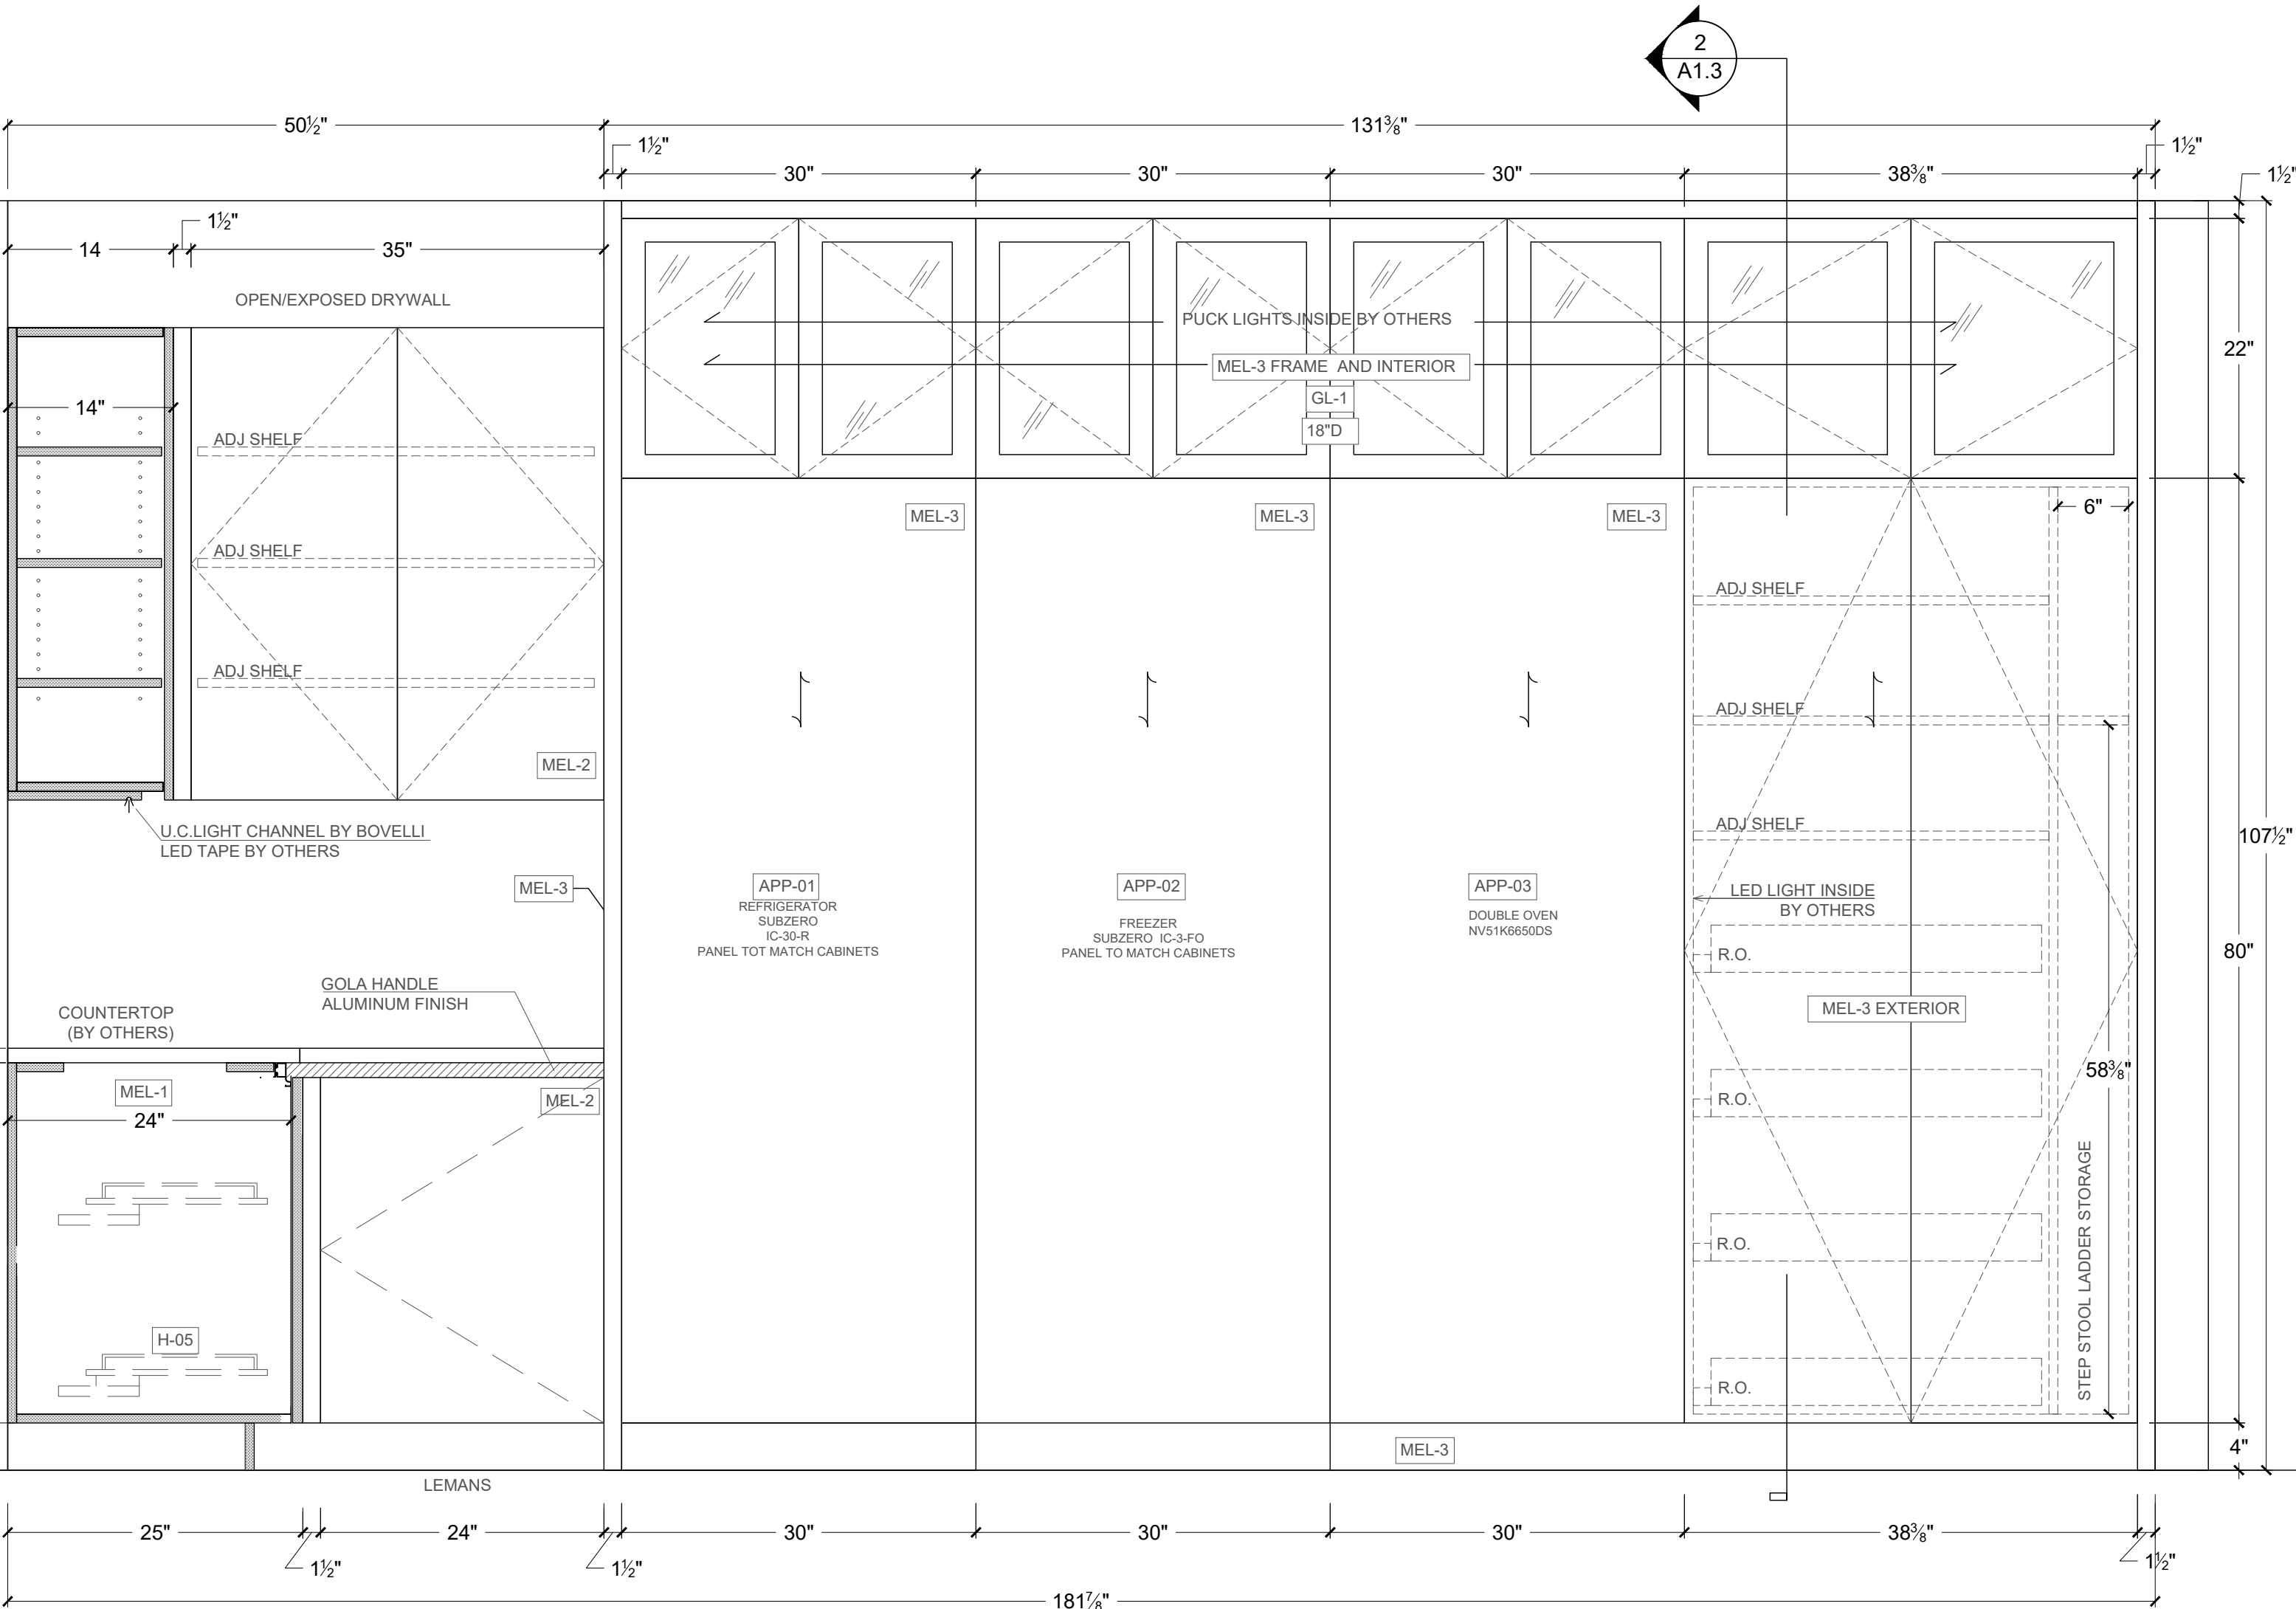

APPROVED BY:

CLIENT SIGNATURE:

DATE :

1 ELEVATION

Scale: 1" = 1' 0"

2 SECTION

Scale: 1" = 1' 0"

1 ELEVATION