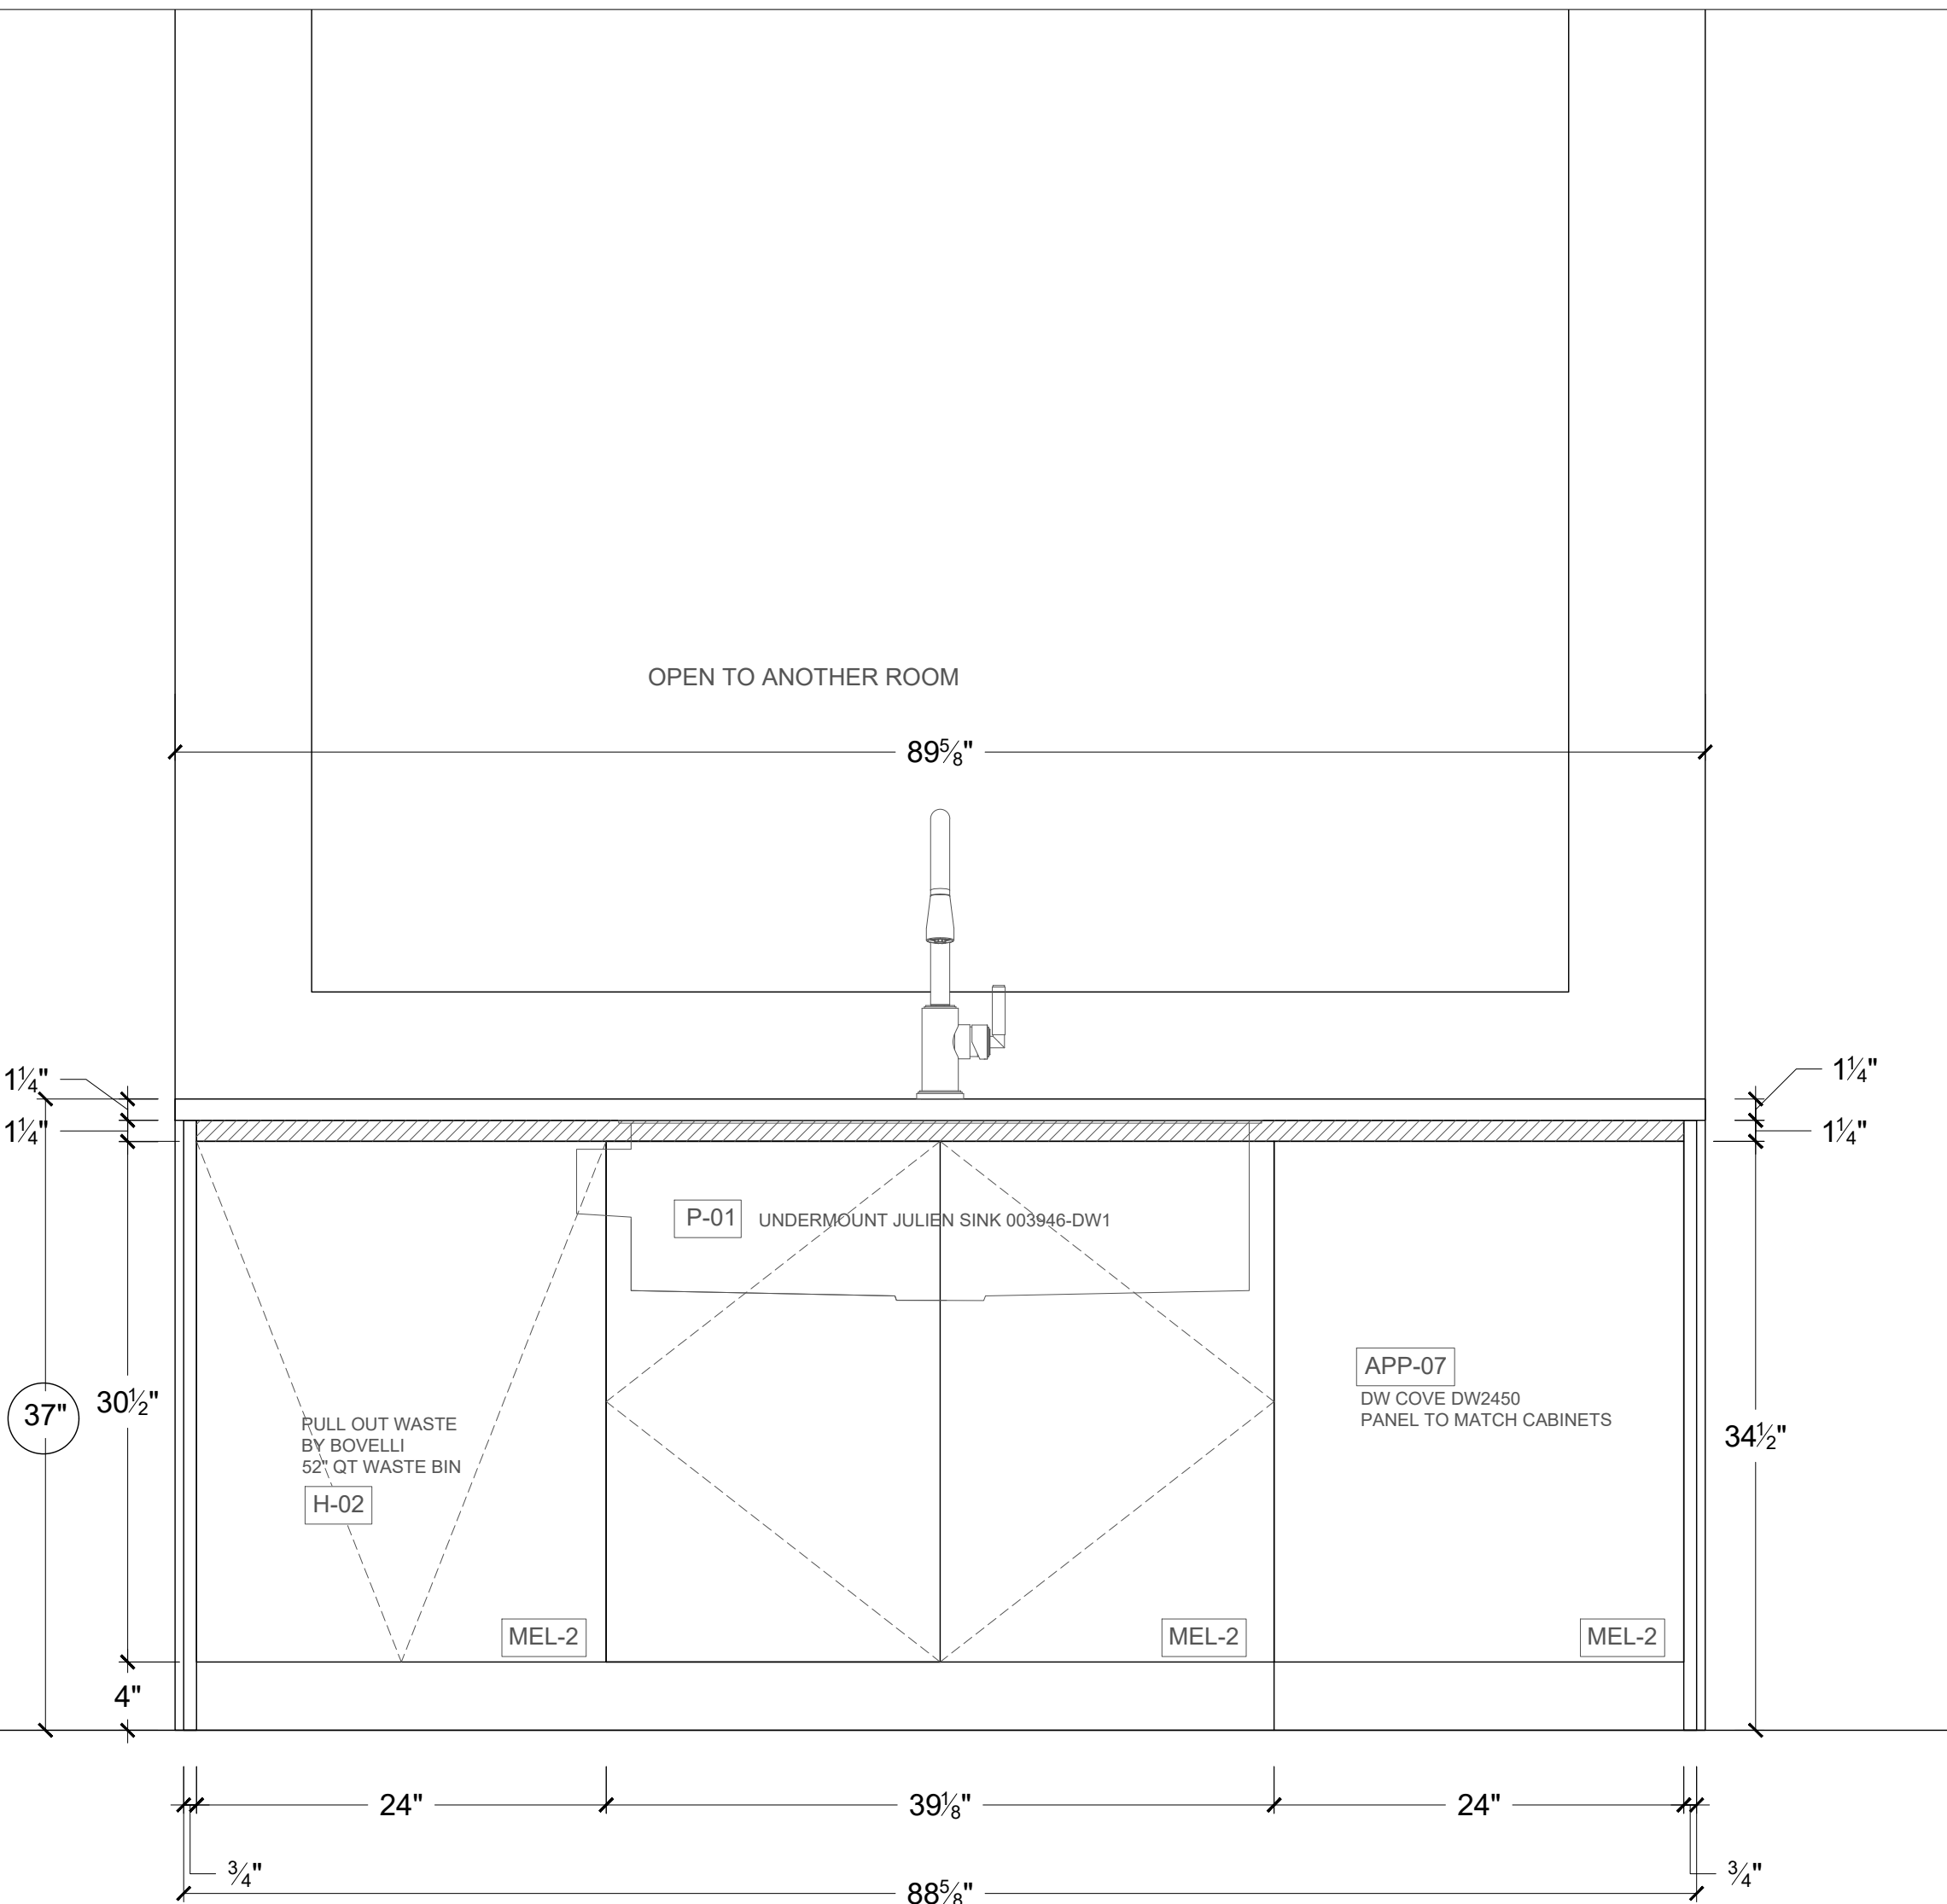

APPROVED BY:

CLIENT SIGNATURE:

DATE :

1 ELEVATION

Scale: 1" = 1' 0"

2 SECTION

Scale: 1" = 1' 0"

1 ELEVATION