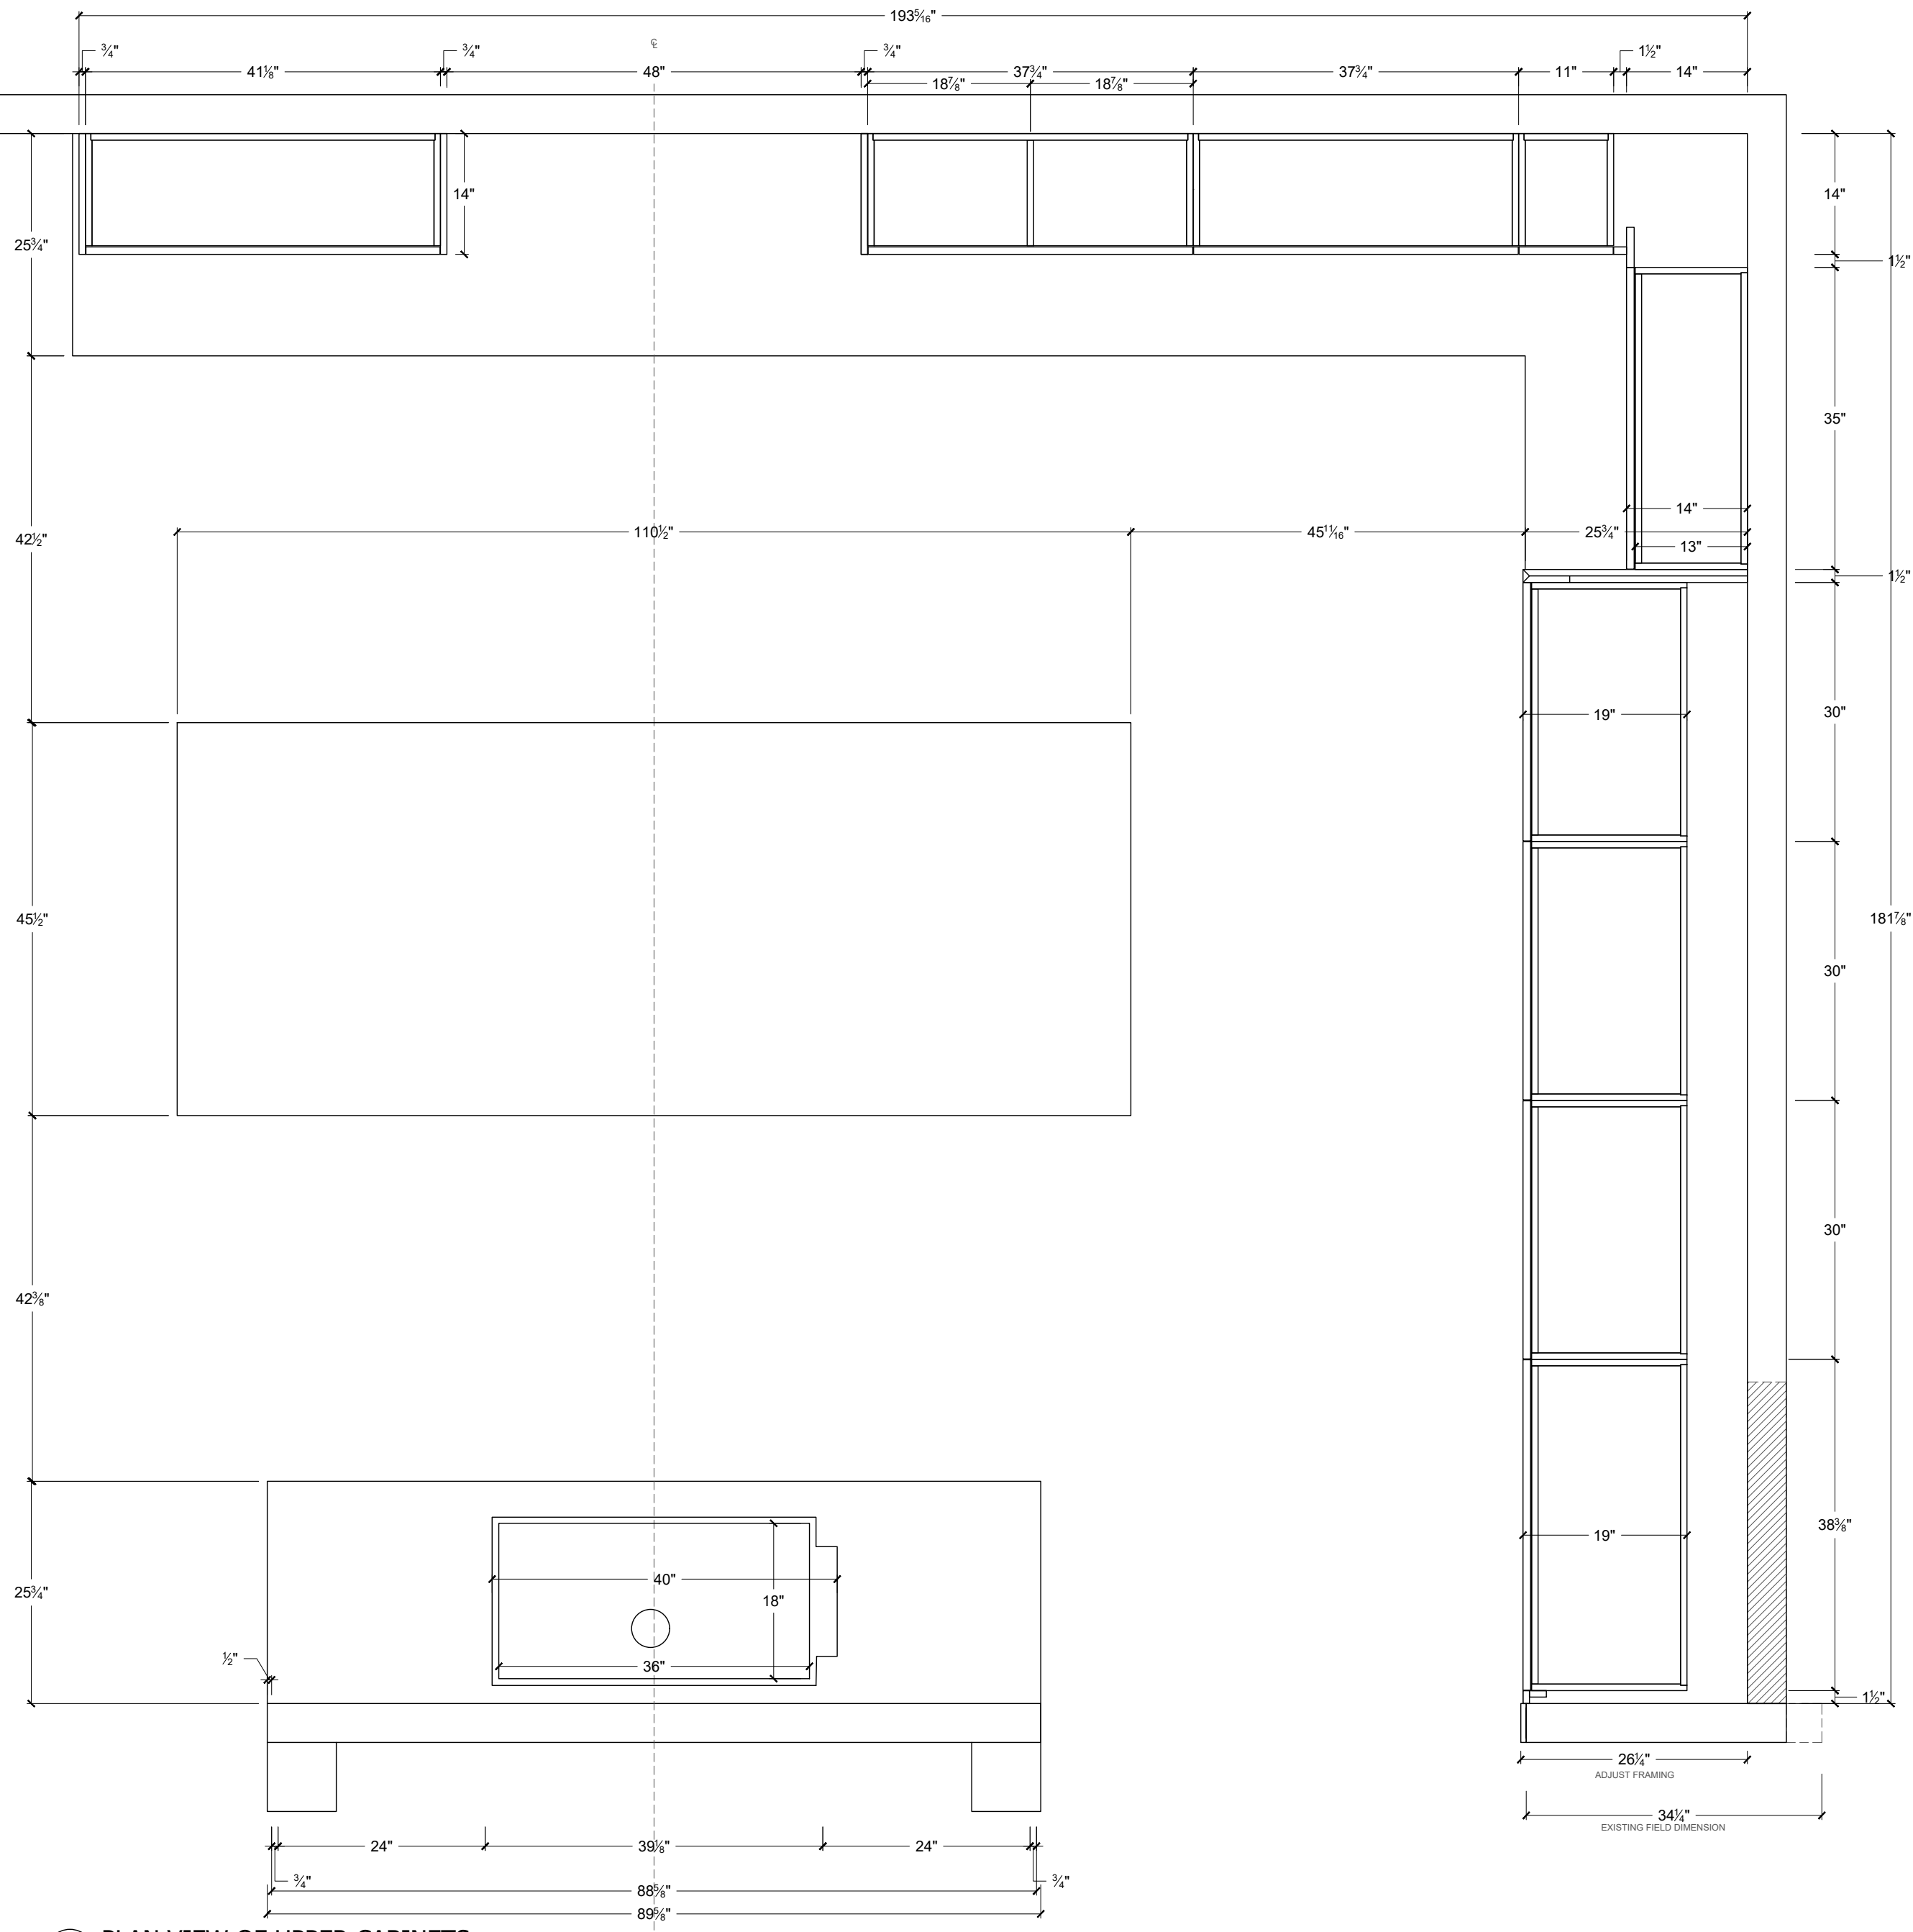

APPROVED BY:

CLIENT SIGNATURE:

DATE :

1 PLAN VIEW OF UPPER CABINETS
Scale: 3/4" = 1' 0"

CLIENT NAME/INFO:

ADDRESS:

ROOM:
KITCHEN

PRODUCT DESIGN AND SPECIFICATION: