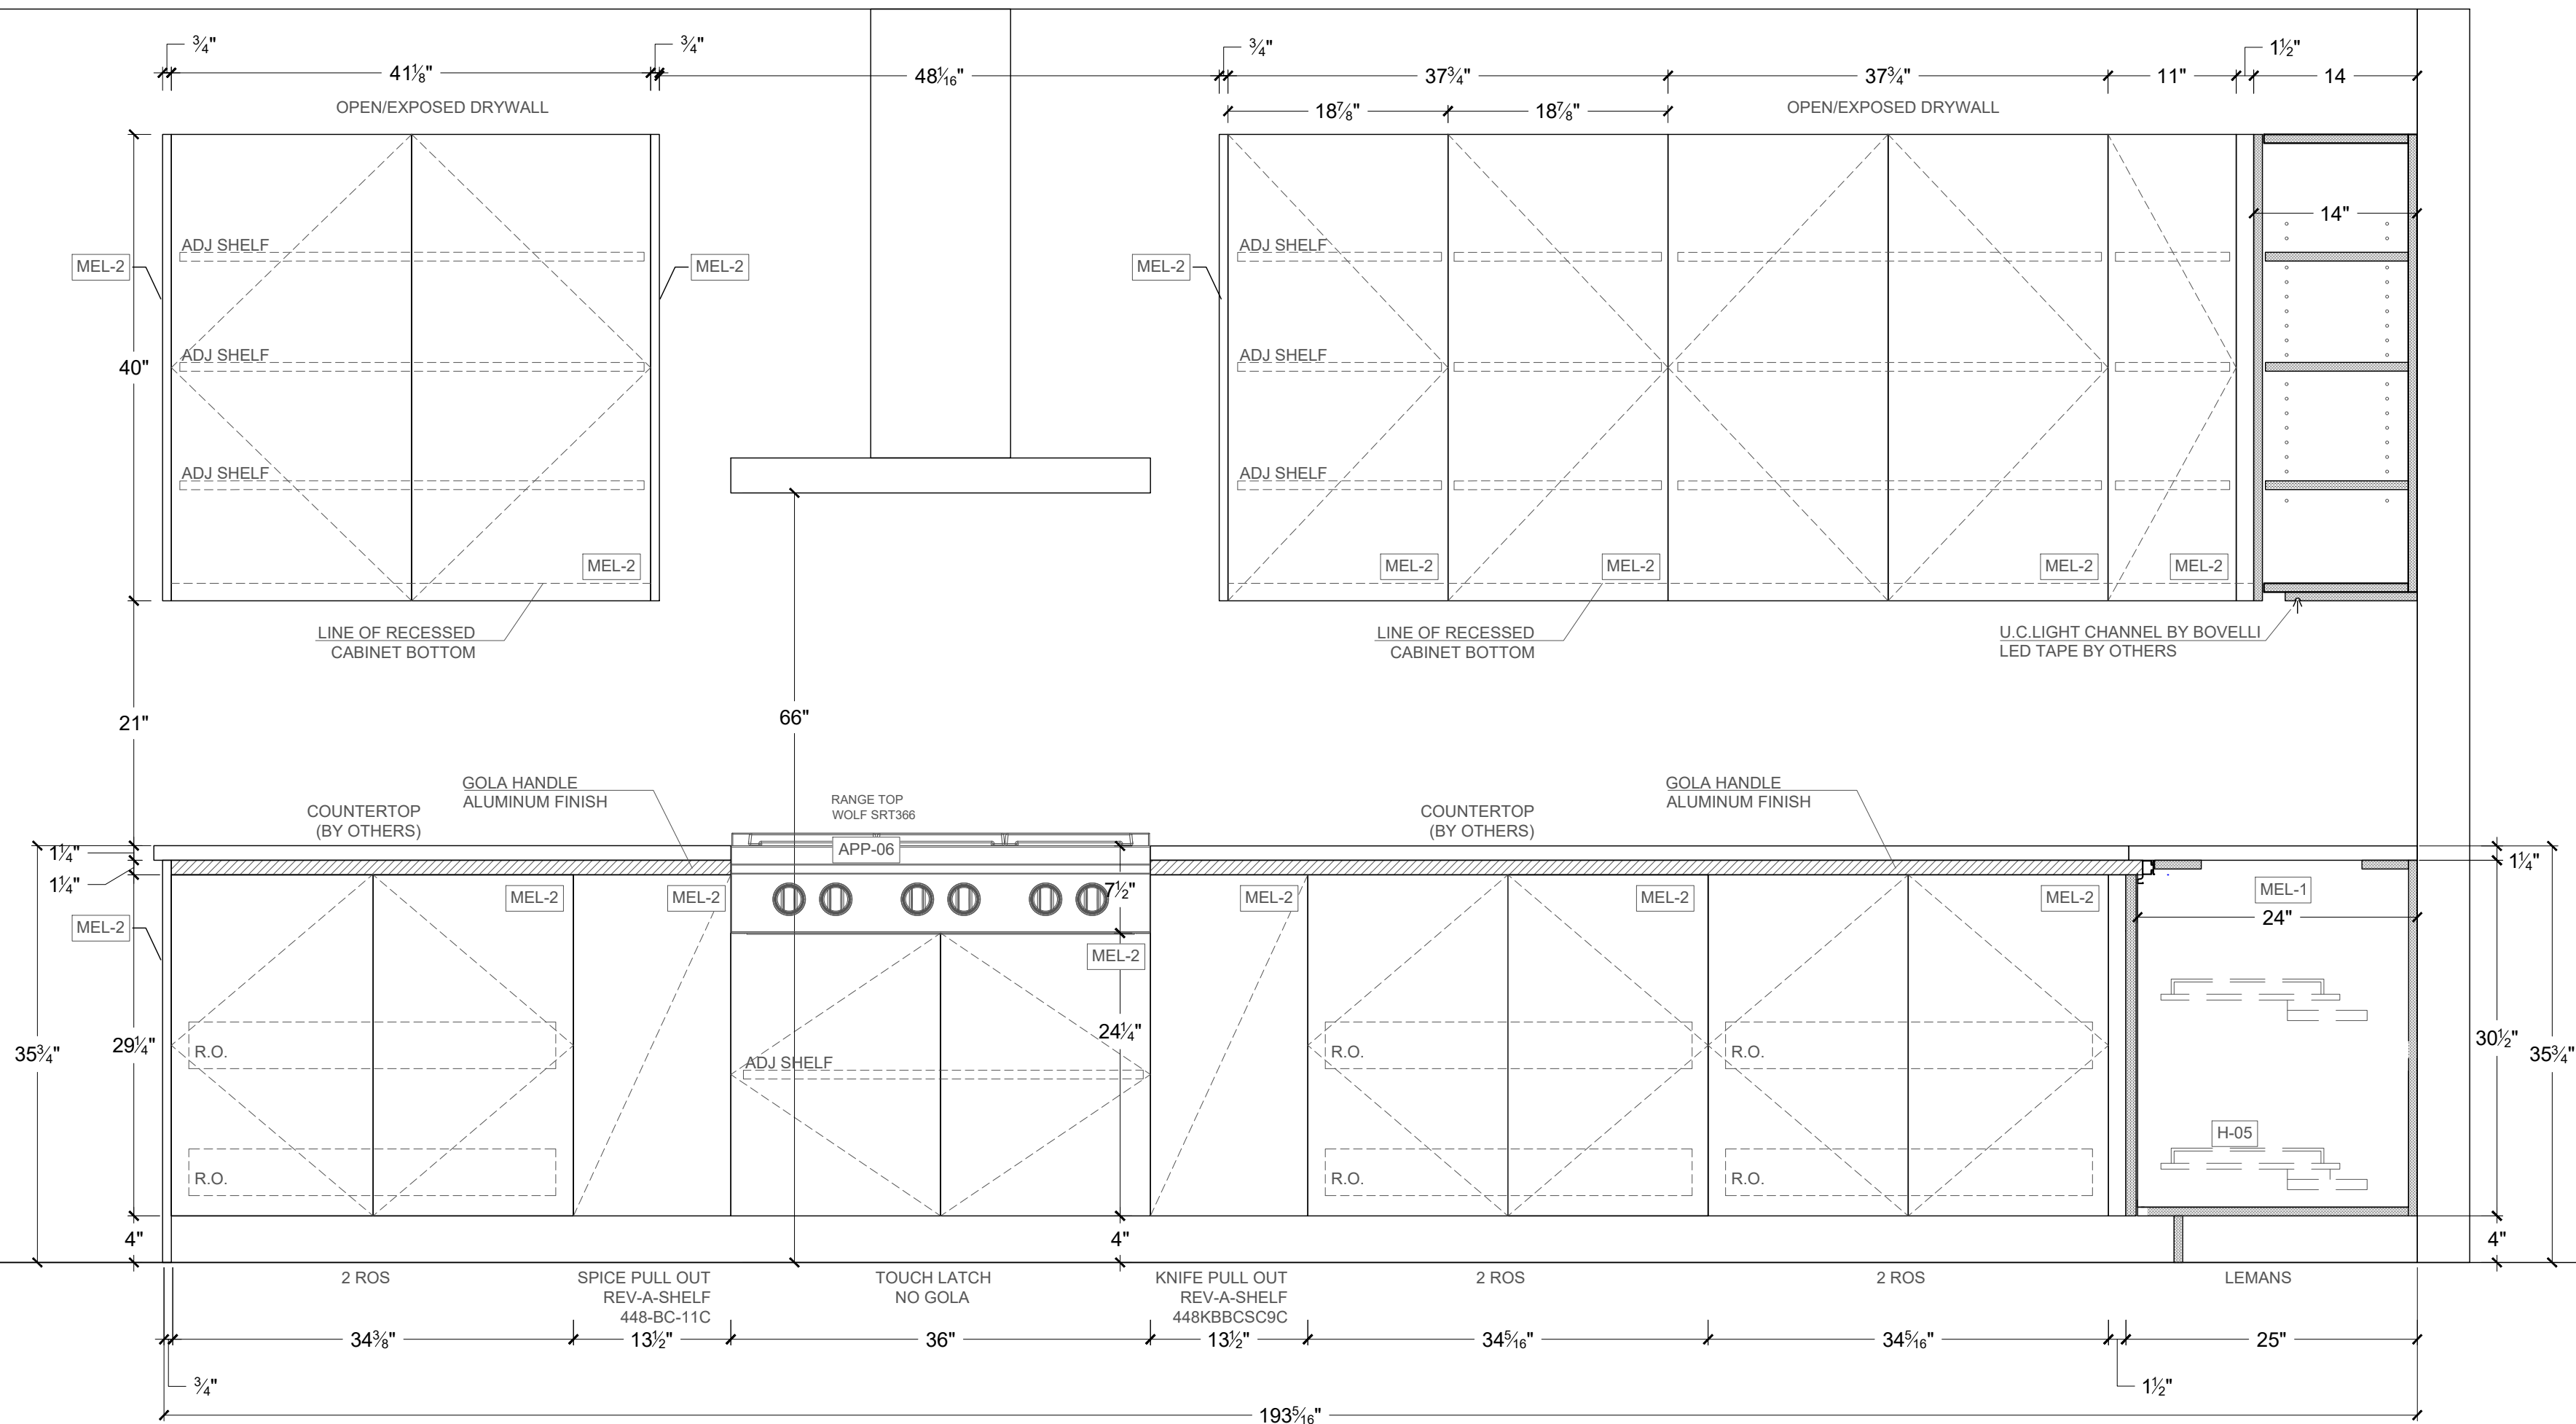

1 ELEVATION

Scale: 1" = 1' 0"

CLIENT NAME/INFO:

ADDRESS:

ROOM:
KITCHEN

PRODUCT DESIGN AND SPECIFICATION:

MATERIAL:	
MEL-1	SUMMER DROPS (LIGHT GREY MELAMINE)
MEL-2	Brillianté Panel - Platino 660 - Glossy finish
MEL-3	Nature Plus Panel - Pecan LR27 textured finish (VERTICAL GRAIN)
LB-1	ORION GREY MATT LEGRABOX
ST	STONE
GL-1	CLEAR GLASS